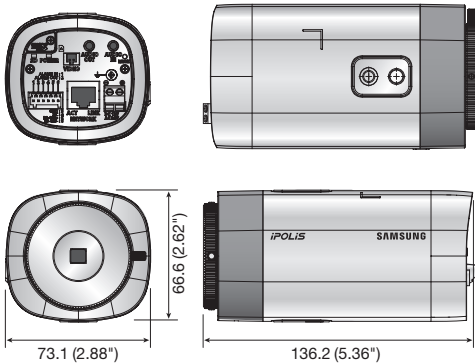

Dimensions

Unit : mm (inch)

Available Lenses / Accessories (Optional)

SNB-6003N/P	
VIDEO	
Imaging Device	1/2.8" 2.38M CMOS
Total Pixels	1,952(H) x 1,116(V)
Effective Pixels	1,944(H) x 1,104(V)
Scanning System	Progressive
Min. Illumination	Color : 0.1Lux (F1.2, 50IRE), 0.001Lux (2sec, 50IRE), 0.03Lux (F1.2, 30IRE) B/W : 0.1Lux (F1.2, 50IRE), 0.03Lux (F1.2, 30IRE)
S / N Ratio	50dB
Video Output	CVBS : 1.0Vpp / 75Ω composite, 720 x 480(N), 720 x 576(P), for installation DIP connector type
LENS	
Focus Control	Manual
Lens Type	Manual / DC auto iris, P-Iris
Mount Type	C / CS
OPERATIONAL	
Camera Title	Off / On (Displayed up to 45 characters)
Day & Night	Auto (Electrical) / Color / B/W / External / Schedule
Backlight Compensation	Off / BLC
Wide Dynamic Range	120dB
Contrast Enhancement	SSDR (Samsung Super Dynamic Range) (Off / On)
Digital Noise Reduction	SSNRIII (2D+3D noise filter) (Off / On)
Digital Image Stabilization	Off / On
Defog	Off / Auto / Manual
Motion Detection	Off / On (4ea 4 points polygonal zones)
Privacy Masking	Off / On (32 zones with 4 points of polygonal)
Gain Control	Off / Low / Middle / High
White Balance	ATW / AWC / Manual / Indoor / Outdoor
Electronic Shutter Speed	Minimum / Maximum / Anti flicker (2 ~ 1/12,000sec)
Flip / Mirror	Off / On
Intelligent Video Analytics	Tampering, Virtual line, Enter / Exit, (Dis)Appear, Audio detection, Face detection
Alarm I/O	Input 1ea / Output 1ea
Remote Control Interface	RS-485
RS-485 Protocol	Samsung-T/E, Pelco-P/D, Sungjin, Panasonic, Honeywell, AD, Vicon, GE, Bosch
Alarm Triggers	Motion detection, Tampering, Audio detection, Face detecton, Video analytics, Alarm input, Network disconnection
Alarm Events	File upload via FTP and E-mail, Notification via E-mail, Local storage (SD/SDHC/SDXC) or NAS recording at Event (Alarm triggers), External output
NETWORK	
Ethernet	RJ-45 (10/100BASE-T)
Video Compression Format	H.264 (MPEG-4 part 10/AVC), MJPEG
Resolution	1920 x 1080, 1280 x 1024, 1280 x 960, 1280 x 720, 1024 x 768, 800 x 600, 800 x 450, 640 x 480, 640 x 360, 320 x 240, 320 x 180
Max. Framerate	H.264 : Max. 60fps at all resolutions MJPEG : 1920 x 1080, 1280 x 1024, 1280 x 960, 1280 x 720, 1024 x 768 : Max. 15fps 800 x 600, 800 x 450, 640 x 480, 640 x 360, 320 x 240, 320 x 180 : Max. 30fps
Video Quality Adjustment	H.264 : Compression level, Target bitrate level control, MJPEG : Quality level control
Bitrate Control Method	H.264 : CBR or VBR, MJPEG : VBR
Streaming Capability	Multiple streaming (Up to 10 profiles)
Audio In	Selectable (Mic in / Line in), Built-in mic. Max output level : 1 Vrms Supply voltage : 2.5V DC (4mA), Input impedance : approx. 2K Ohm
Audio Out	Line out (3.5mm stereo mini jack)
Audio Compression Format	G.711 u-law/G.726 selectable, G.726 (ADPCM) 8KHz, G.711 8KHz G.726 : 16Kbps, 24Kbps, 32Kbps, 40Kbps
Audio Communication	Bi-directional audio
IP	IPv4, IPv6
Protocol	TCP/IP, UDP/IP, RTP(UDP), RTP(TCP), RTCP, RTSP, NTP, HTTP, HTTPS, SSL, DHCP, PPPoE, FTP, SMTP, ICMP, IGMP, SNMPv1/v2c/v3(MIB-2), ARP, DNS, DDNS, QoS, PIM-SM, UPnP, Bonjour
Security	HTTPS(SSL) login authentication, Digest login authentication IP address filtering, User access log, 802.1x authentication
Streaming Method	Unicast / Multicast
Max. User Access	15 users at unicast mode
Edge Storage	SD/SDHC/SDXC - motion Images recorded in the SD/SDHC/SDXC memory card can be downloaded. NAS (Network Attached Storage)
Application Programming Interface	ONVIF profile S & G, HTTP API (SUNAPI) 2.0, S/NP 1.2
Webpage Language	English, French, German, Spanish, Italian, Chinese, Korean, Russian, Japanese, Swedish, Danish, Portuguese, Turkish, Polish, Czech, Rumanian, Serbian, Dutch, Croatian, Hungarian, Greek, Norwegian, Finnish
Web Viewer	Supported OS : Windows XP / VISTA / 7 / 8 / 8.1, MAC OS X 10.7 Supported Browser : Microsoft Internet Explorer (Ver. 11 ~ 8) Mozilla Firefox (Ver. 19 ~ 9) * Windows only Google Chrome (Ver. 25 ~ 15) * Windows only Apple Safari (Ver. 6.0.2(Mac OS X 10.8, 10.7 only), 5.1.7) * Mac OS X only
Central Management Software	SmartViewer, SSM
ENVIRONMENTAL	
Operating Temperature / Humidity	-10°C ~ +55°C (+14°F ~ +131°F) / Less than 90% RH
Storage Temperature / Humidity	-30°C ~ +60°C (-22°F ~ +140°F) / Less than 90% RH
ELECTRICAL	
Input Voltage / Current	24V AC ±10%, 12V DC ±10%, PoE (IEEE802.3af, Class3)
Power Consumption	Max. 9.5W (24V AC, 50 ~ 60Hz), Max. 8.38W (12V DC), Max. 9.18W (PoE, Class3)
MECHANICAL	
Color / Material	Black, Ivory / Aluminium, Plastic
Dimensions (WxHxD)	73.1 x 66.6 x 136.2mm (2.88" x 2.62" x 5.36")
Weight	330g (0.73 lb)